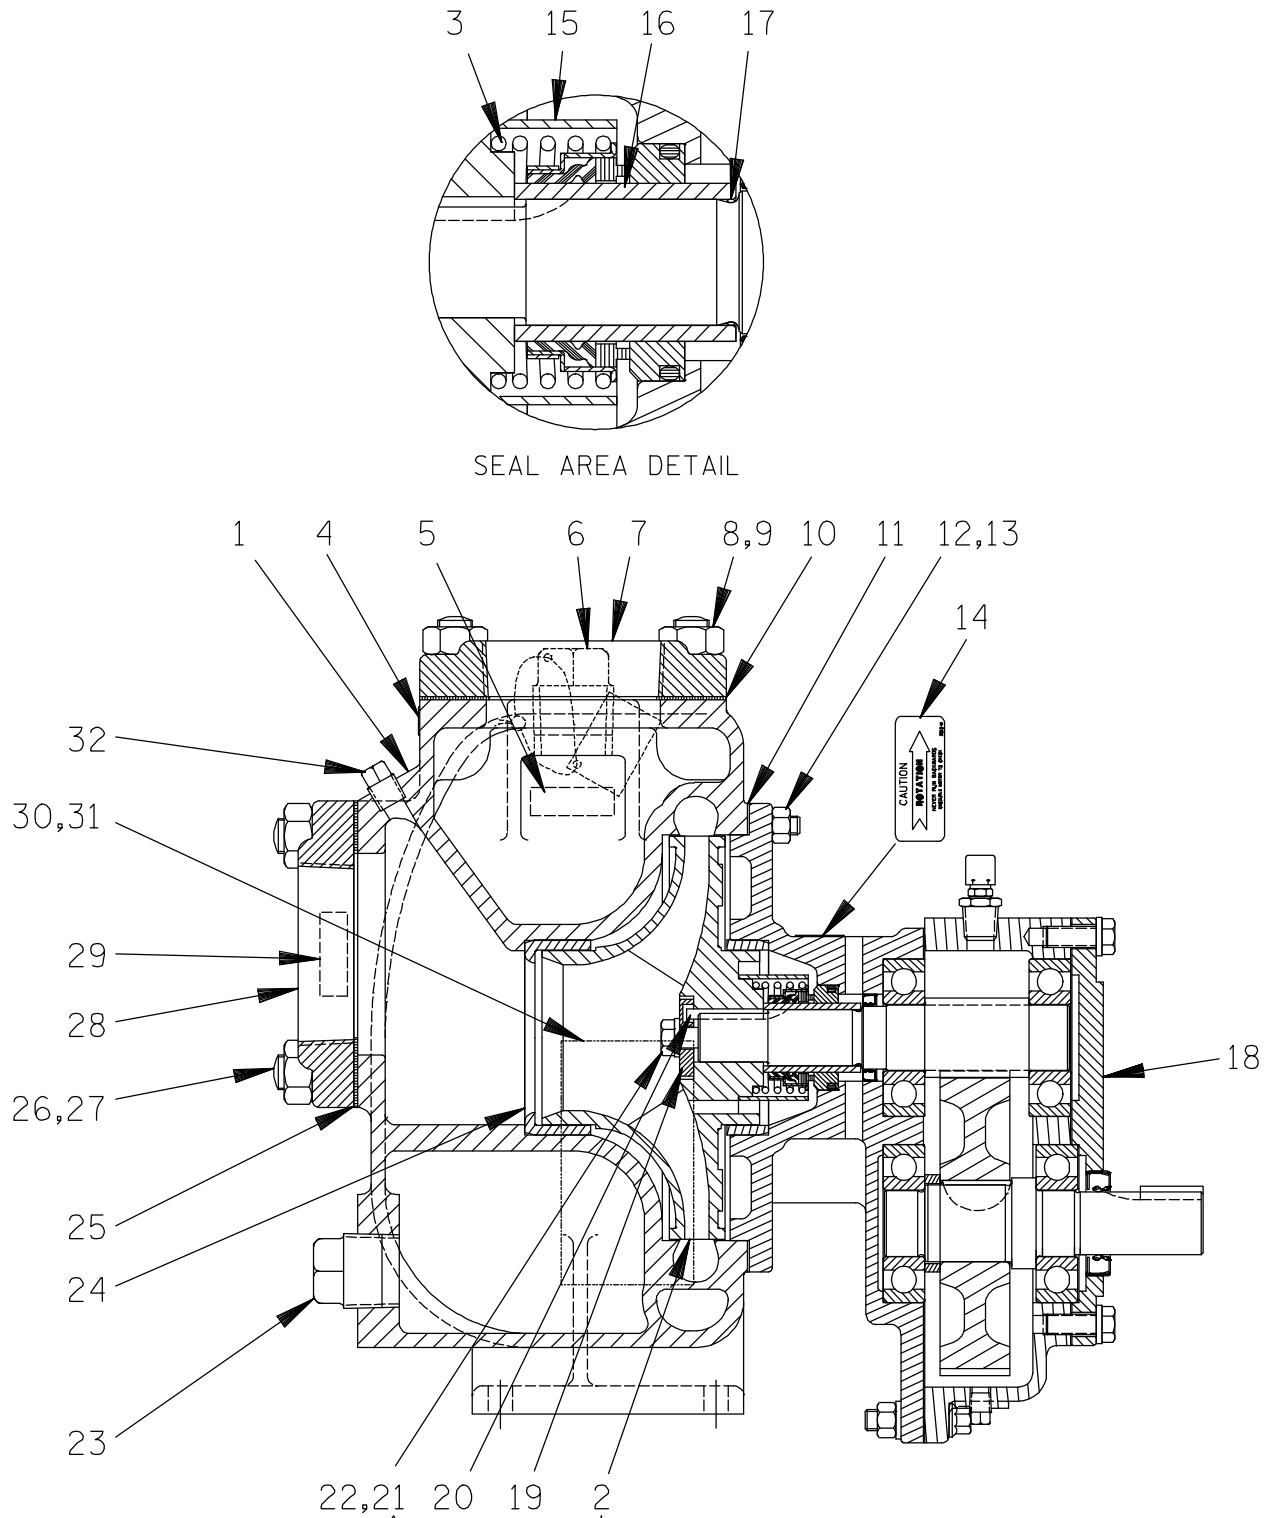

SECTION DRAWING

Figure 1. Pump Model 03H1-GR

PARTS LIST
Pump Model 03H1-GR
 (From S/N 287634 Up)

If your pump serial number is followed by an "N", your pump is **NOT** a standard production model. Contact the Gorman-Rupp Company to verify part numbers.

* INDICATES PARTS RECOMMENDED FOR STOCK

Figure 2. 44161-014 Gearbox Assembly

PARTS LIST
44161-014 Gearbox Assembly

ITEM NO.	PART NAME	PART NUMBER	QTY
1	WEAR RING	62ZL6 14000	1
2	PINION	8896 16020	1
3	* OIL SEAL	S1764	1
4	REDUCER PIPE BUSHING	AP0602 15079	1
5	AIR VENT	S1530	1
6	LOCK WASHER	J06 15991	6
7	HEX HEAD CAP SCREW	B0604 15991	6
8	* BALL BEARING	S390	4
9	* COVER PLATE GASKET	8871G 18000	1
10	COVER PLATE	8871 10010	1
11	DRIVE SHAFT	8837 16040	1
12	* KEY	N0404-1/2 15990	1
13	* OIL SEAL	S389	1
14	HELICAL GEAR	8895 16060	1
15	PIPE PLUG	P06 15079	5
16	GEAR HOUSING ASSEMBLY	8914	1
17	DOWEL PIN	AA0403-1/2 15990	2
18	* ADJUSTABLE SHIM SET	S464	2
19	SPACER SLEEVE	9142 15990	1
20	* WDF KEY	AV1210 15990	1
NOT SHOWN:			
	SHIPPING PLUG	11495A 15079	1
	PTO LUBE DECAL	2613CQ	1
	GEAR LUBE DECAL	38816-239	1