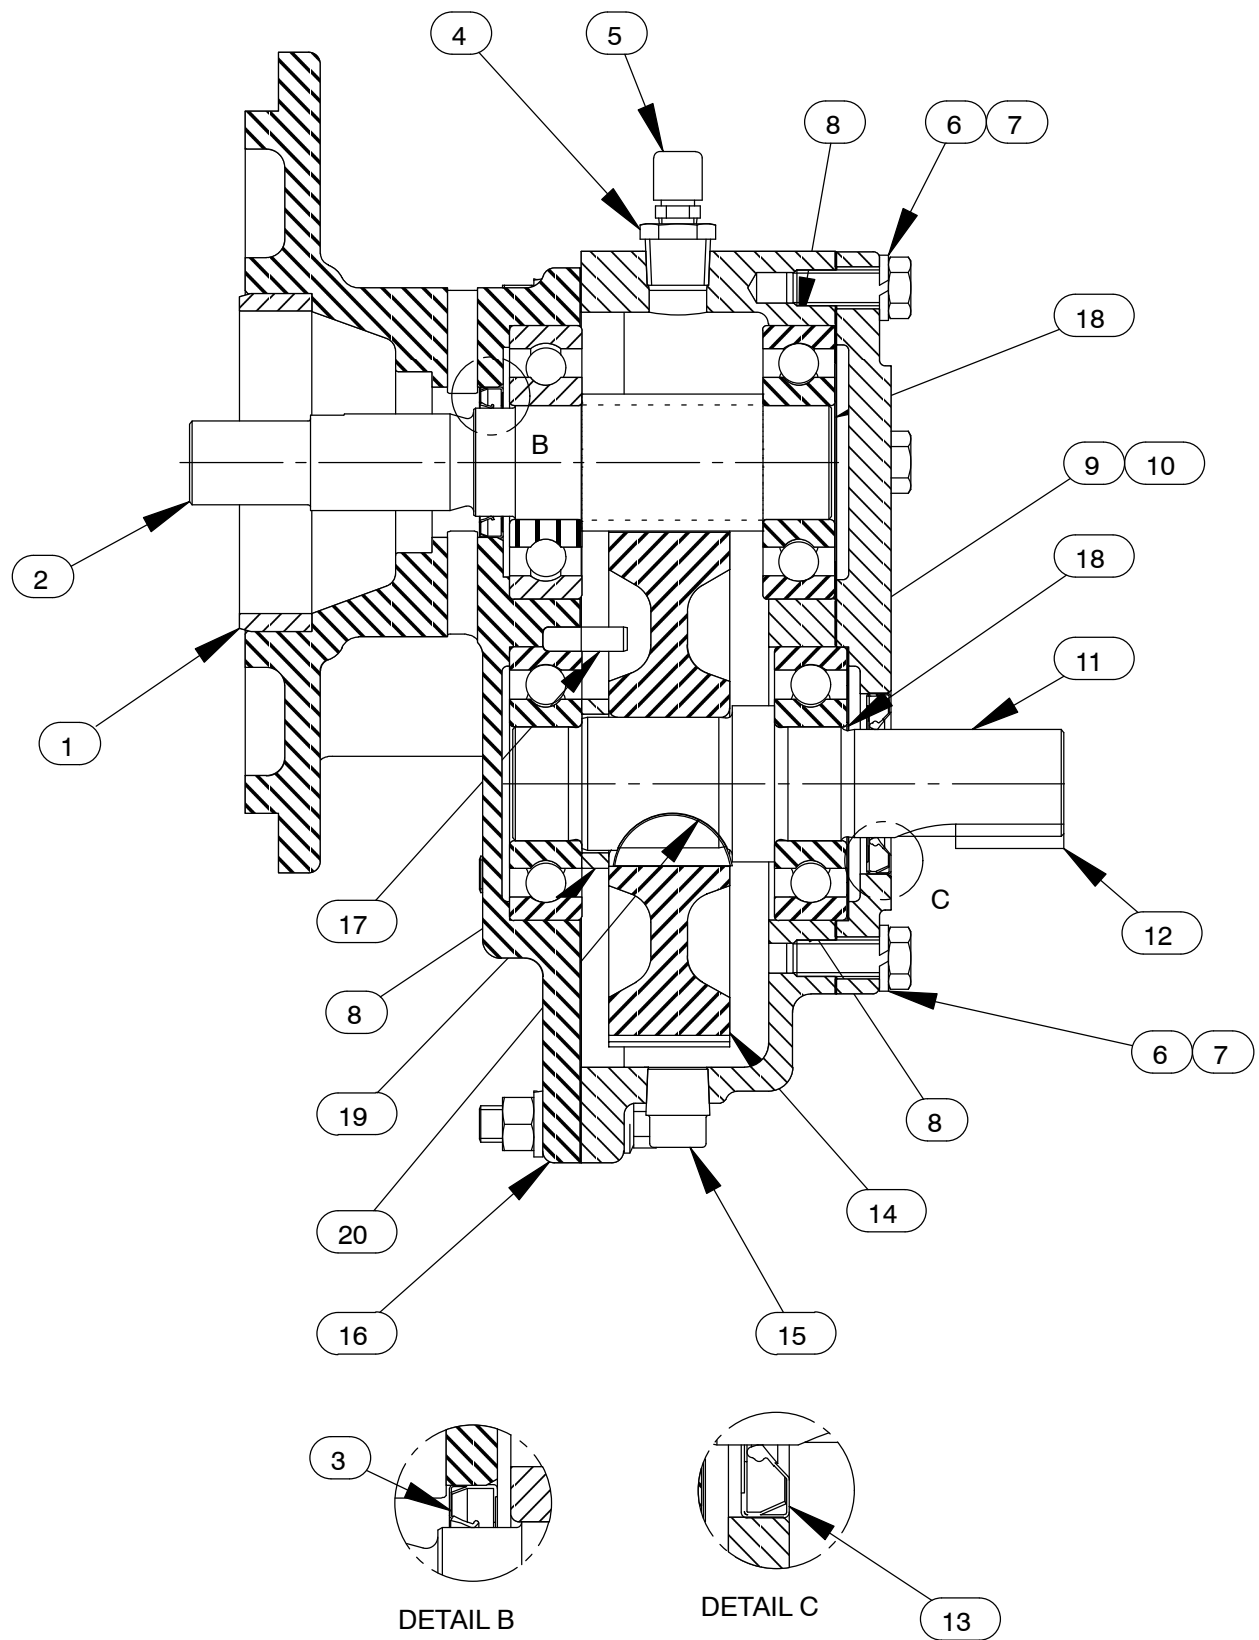

ITEM NO.	PART NAME	PART NUMBER	QTY
☞ 1	PUMP CASING	SEE NOTE BELOW	1
2	* IMPELLER	8251A 13010	1
3	* SEAL ASSEMBLY	25271-192	1
4	DISCHARGE STICKER	6588BJ	1
5	FL HERE TO PRM STK	6588AH	1
☞ 6	FILL PLUG ASSY	48271-064	1
7	DISCHARGE FLANGE	1390 13040	1
8	STUD	C1009 15991	4
9	HEX NUT	D10 15991	4
10	* DISCH GASKET	1318GB 20000	1
11	* PUMP CASING GSKT SET	48211-094	1
☞ 12	STUD	C0605 1/2 15991	8
13	HEX NUT	D06 15991	8
14	ROTATION DECAL	2613M	1
15	SEAL GUARD	9834 14090	1
16	* SHAFT SLEEVE	9140 16000	1
17	* SHAFT SLEEVE O-RING	S1461	1
18	GEARBOX ASSEMBLY	44161-014	1
19	* IMPELLER WASHER	6750 13090	1
20	* IMPELLER KEY	N0305-1/2 15990	1
21	NYLOCK CAPSCREW	BT0605 15991	1
22	NORD-LOCK WASHER	21177-218	1
☞ 23	CASING DRAIN PLUG	P20 10009	1
☞ 24	* WEAR RING	62ZL5 14000	1
☞ 25	* SUCT FLANGE GSKT	1318GB 20000	1
☞ 26	STUD	C1009 15991	4
☞ 27	HEX NUT	D10 15991	4
☞ 28	SUCTION FLANGE	1390 13040	1
29	SUCTION STICKER	6588AG	1
30	NAME PLATE	38818-018 13990	1
31	DRIVE SCREW	BM#04-03 17000	4
☞ 32	PIPE PLUG	P04 15079	1
☞	INCLUDED W/REPAIR PUMP CASING ASSY	46475-005	1

* INDICATES PARTS RECOMMENDED FOR STOCK

Figure 2. 44161-014 Gearbox Assembly

PARTS LIST
44161-014 Gearbox Assembly

ITEM NO.	PART NAME	PART NUMBER	QTY
1	WEAR RING	62ZL6 14000	1
2	PINION	8896 16020	1
3	* OIL SEAL	S1764	1
4	REDUCER PIPE BUSHING	AP0602 15079	1
5	AIR VENT	S1530	1
6	LOCK WASHER	J06 15991	6
7	HEX HEAD CAP SCREW	B0604 15991	6
8	* BALL BEARING	S390	4
9	* COVER PLATE GASKET	8871G 18000	1
10	COVER PLATE	8871 10010	1
11	DRIVE SHAFT	8837 16040	1
12	* KEY	N0404-1/2 15990	1
13	* OIL SEAL	S389	1
14	HELICAL GEAR	8895 16060	1
15	PIPE PLUG	P06 15079	5
16	GEAR HOUSING ASSEMBLY	8914	1
17	DOWEL PIN	AA0403-1/2 15990	2
18	* ADJUSTABLE SHIM SET	S464	2
19	SPACER SLEEVE	9142 15990	1
20	* WDF KEY	AV1210 15990	1
NOT SHOWN:			
	SHIPPING PLUG	11495A 15079	1
	PTO LUBE DECAL	2613CQ	1
	GEAR LUBE DECAL	38816-239	1