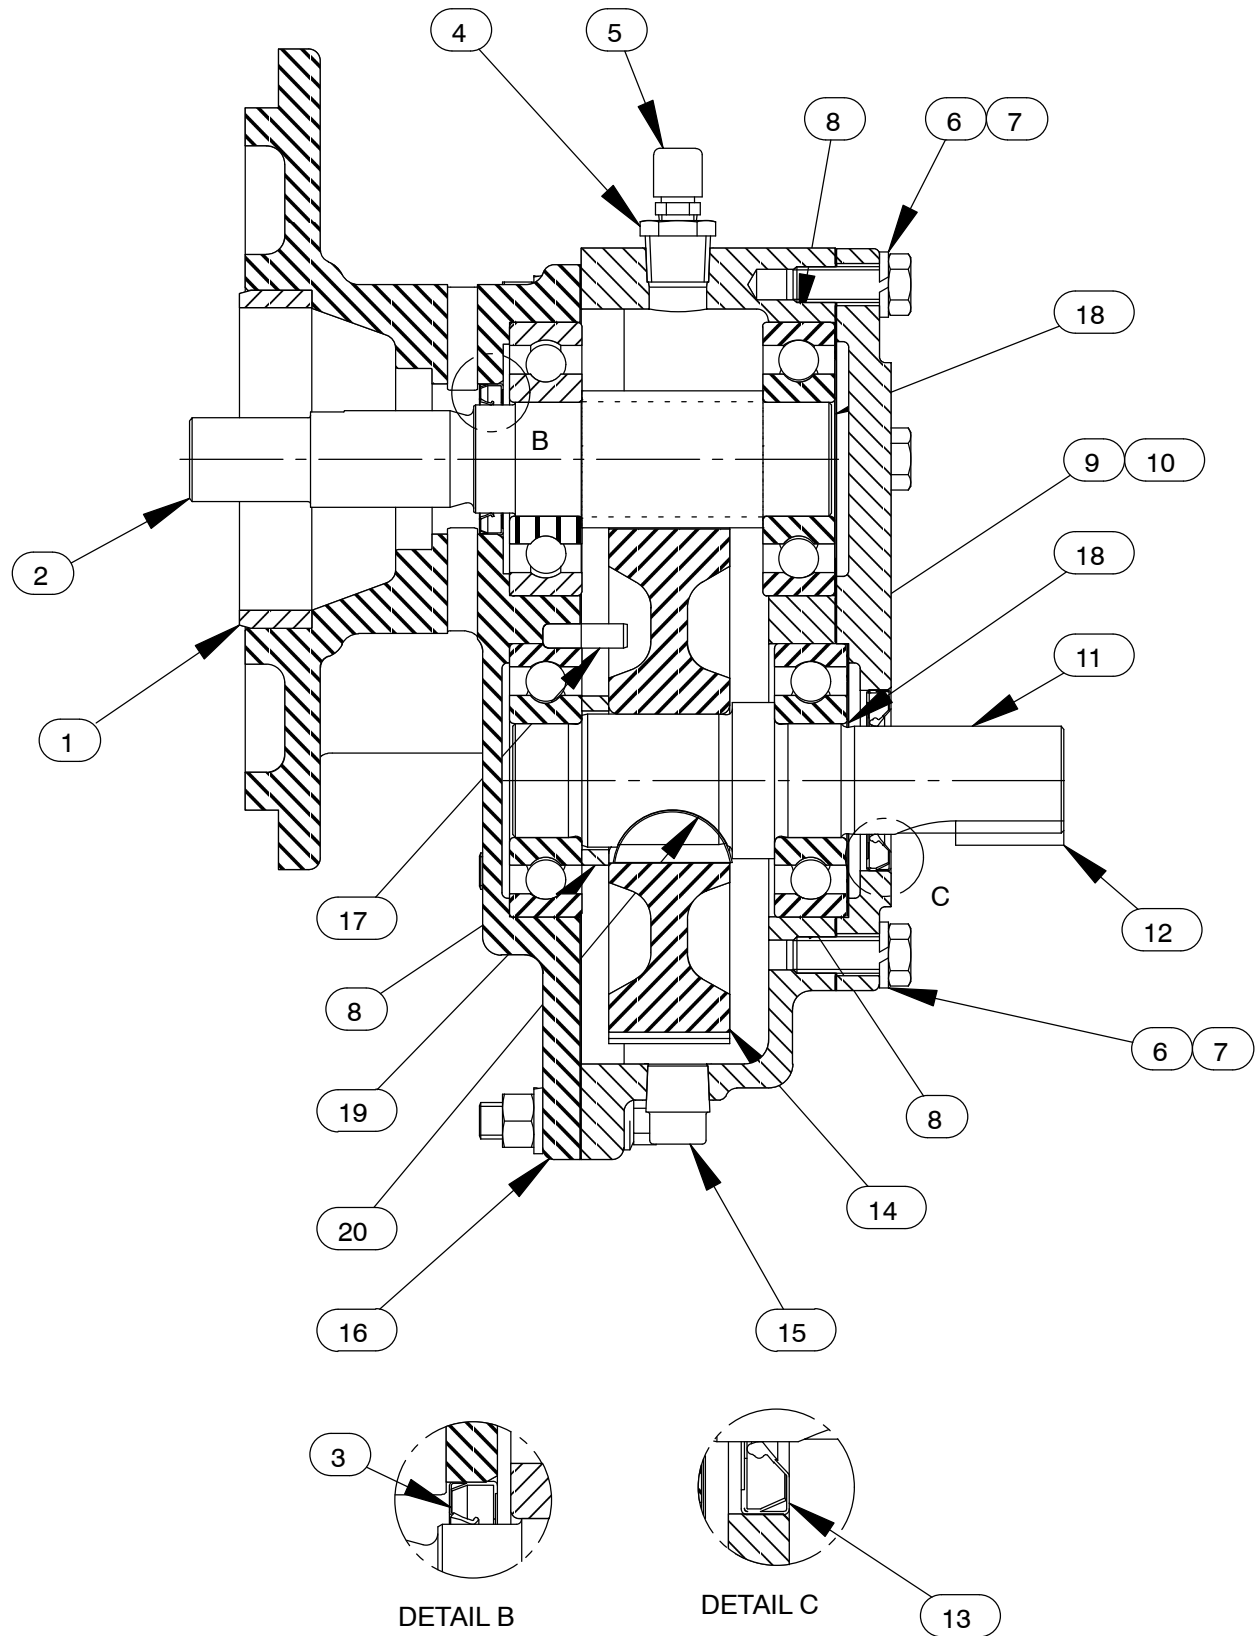

ITEM NO.	PART NAME	PART NUMBER	QTY
☞ 1	PUMP CASING	SEE NOTE BELOW	1
2	GEAR BOX ASSEMBLY	44161-014	1
3	* O-RING	S1461	1
4	* SHAFT SLEEVE	9140 16000	1
5	MECH SEAL 1-1/4	25271-192	1
6	SEAL GUARD	9834 14090	1
7	* IMPELLER	8251 13010	1
8	* IMPELLER KEY	N0305-1/2 15990	1
9	* IMPELLER WASHER	6750 13090	1
10	NORD-LOCK WASHER	21177-218	1
11	NYLOCK CAP SCREW	BT0605 15991	1
☞ 12	* WEAR RING	62ZL5 14000	1
☞ 13	STUD	C0605-1/2 15991	8
14	* GASKET SET	48211-094	1
15	HEX NUT	D06 15991	8
☞ 16	STUD	C1009 15991	8
☞ 17	* GASKET	1318GB 20000	2
☞ 18	FLANGE	1390 13040	2
☞ 19	HEX NUT	D10 15991	8
☞ 20	FILL PLUG ASSY W/ WARNING TAG	48271-064	1
☞ 21	PIPE PLUG	P04 15079	1
☞ 22	PIPE PLUG	P20 10009	1
23	NAMEPLATE	38818-018 13990	1
24	DRIVE SCREW	BM#04-03 17000	4
25	ROTATION DECAL	2613BM	1
26	DISCHARGE STICKER	6588BJ	1
27	SUCTION STICKER	6588AG	1
28	FILL HERE TO PRIME STICKER	6588AH	1
NOT SHOWN:			
	G-R DECAL	GR-03	1
	INSTRUCTION TAG	38817-038	1
☞	INCLUDED W/REPAIR PUMP CASING ASSY	46475-004	1

* INDICATES PARTS RECOMMENDED FOR STOCK

ILLUSTRATION

Figure 2. 44161-014 Gearbox Assembly

PARTS LIST
44161-014 Gearbox Assembly

ITEM NO.	PART NAME	PART NUMBER	QTY
1	WEAR RING	62ZL6 14000	1
2	PINION	8896 16020	1
3	* OIL SEAL	S1764	1
4	REDUCER PIPE BUSHING	AP0602 15079	1
5	AIR VENT	S1530	1
6	LOCK WASHER	J06 15991	6
7	HEX HEAD CAP SCREW	B0604 15991	6
8	* BALL BEARING	S390	4
9	* COVER PLATE GASKET	8871G 18000	1
10	COVER PLATE	8871 10010	1
11	DRIVE SHAFT	8837 16040	1
12	* KEY	N0404-1/2 15990	1
13	* OIL SEAL	S389	1
14	HELICAL GEAR	8895 16060	1
15	PIPE PLUG	P06 15079	5
16	GEAR HOUSING ASSEMBLY	8914	1
17	DOWEL PIN	AA0403-1/2 15990	2
18	* ADJUSTABLE SHIM SET	S464	2
19	SPACER SLEEVE	9142 15990	1
20	* WDF KEY	AV1210 15990	1
NOT SHOWN:			
	SHIPPING PLUG	11495A 15079	1
	PTO LUBE DECAL	2613CQ	1
	GEAR LUBE DECAL	38816-239	1