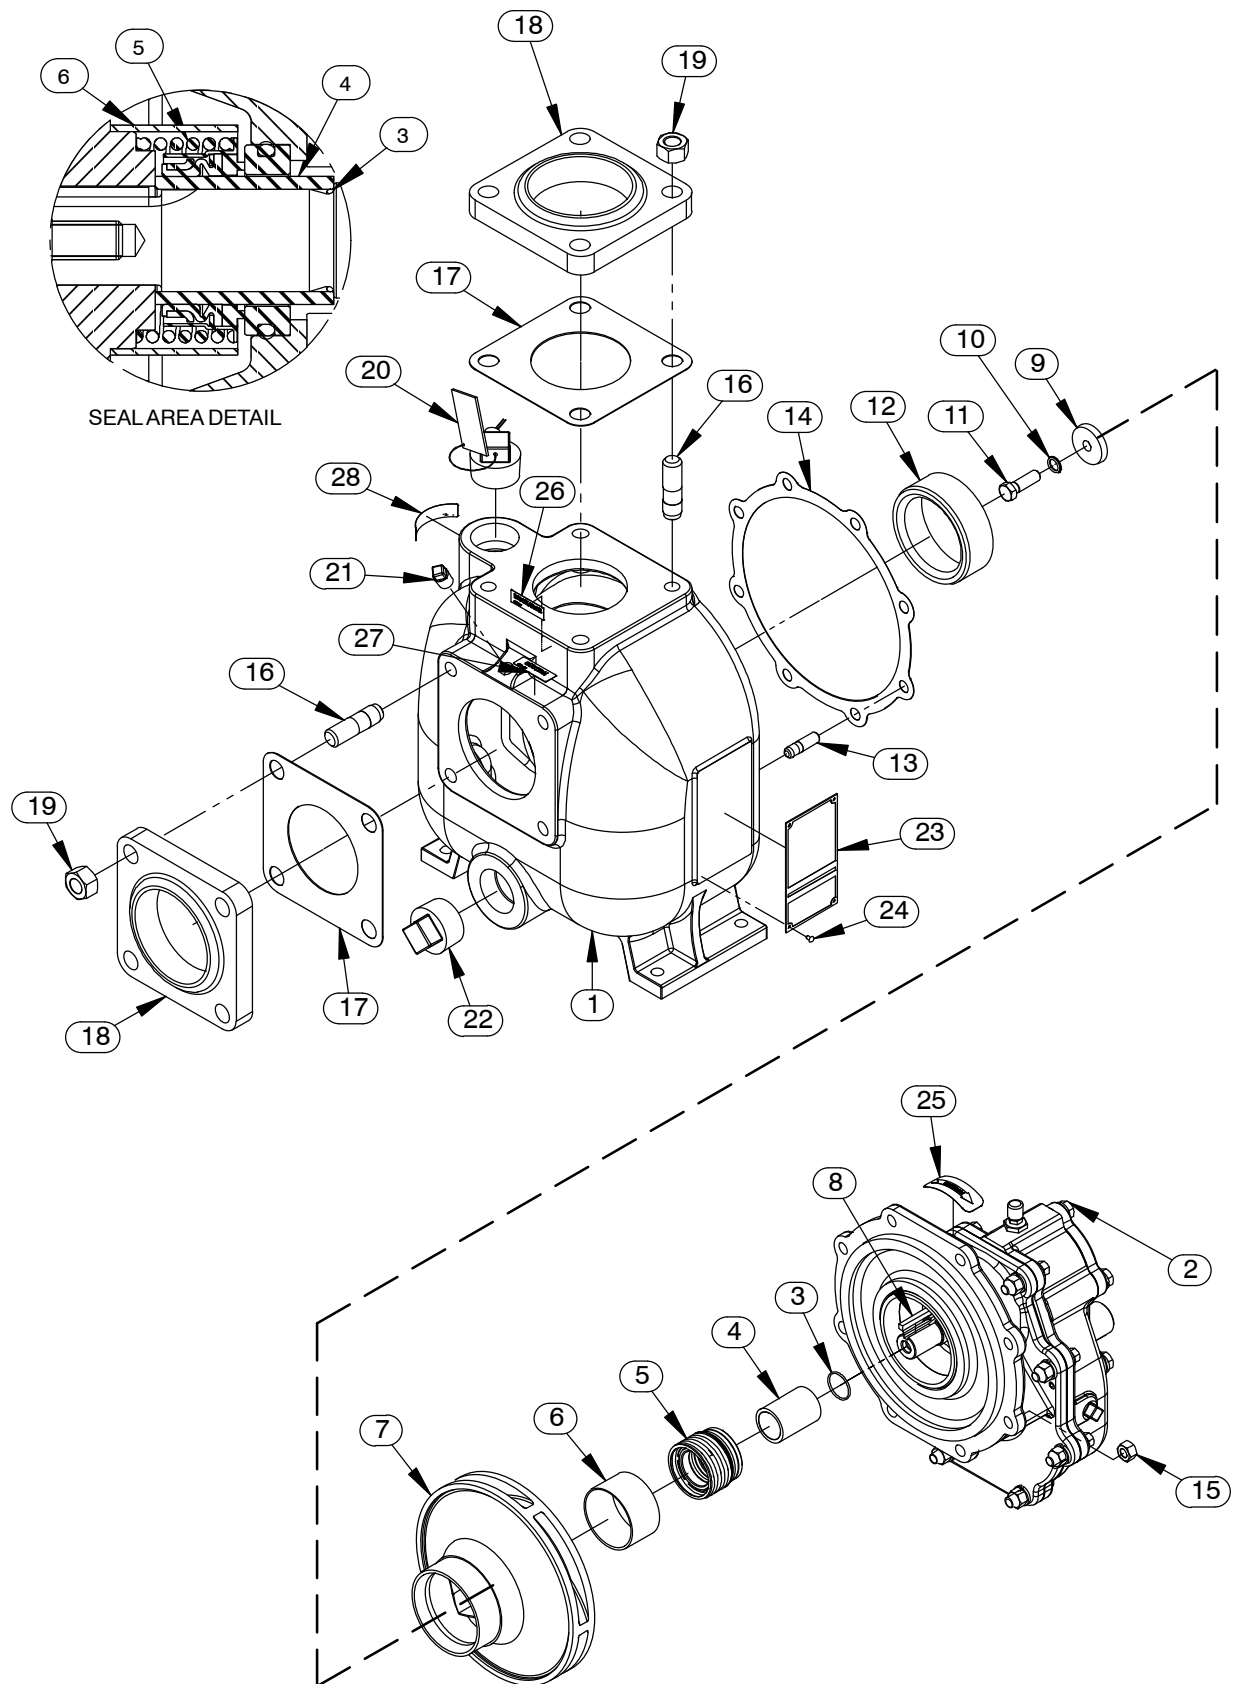

ILLUSTRATION

Figure 1. Pump Model 03H1-GL

PARTS LIST
Pump Model 03H1-GL
(From S/N 282480 Up)

If your pump serial number is followed by an "N", your pump is **NOT** a standard production model. Contact the Gorman-Rupp Company to verify part numbers.

ITEM NO.	PART NAME	PART NUMBER	QTY
☞ 1	PUMP CASING	SEE NOTE BELOW	1
2	GEAR BOX ASSEMBLY	44161-014	1
3	* O-RING	S1461	1
4	* SHAFT SLEEVE	9140 16000	1
5	MECH SEAL 1-1/4	25271-192	1
6	SEAL GUARD	9834 14090	1
7	* IMPELLER	8251 13010	1
8	* IMPELLER KEY	N0305-1/2 15990	1
9	* IMPELLER WASHER	6750 13090	1
10	NORD-LOCK WASHER	21177-218	1
11	NYLOCK CAP SCREW	BT0605 15991	1
☞ 12	* WEAR RING	62ZL5 14000	1
☞ 13	STUD	C0605-1/2 15991	8
14	* GASKET SET	48211-094	1
15	HEX NUT	D06 15991	8
☞ 16	STUD	C1009 15991	8
☞ 17	* GASKET	1318GB 20000	2
☞ 18	FLANGE	1390 13040	2
☞ 19	HEX NUT	D10 15991	8
☞ 20	FILL PLUG ASSY W/ WARNING TAG	48271-064	1
☞ 21	PIPE PLUG	P04 15079	1
☞ 22	PIPE PLUG	P20 10009	1
23	NAMEPLATE	38818-018 13990	1
24	DRIVE SCREW	BM#04-03 17000	4
25	ROTATION DECAL	2613BM	1
26	DISCHARGE STICKER	6588BJ	1
27	SUCTION STICKER	6588AG	1
28	FILL HERE TO PRIME STICKER	6588AH	1
NOT SHOWN:			
	G-R DECAL	GR-03	1
	INSTRUCTION TAG	38817-038	1
☞	INCLUDED W/REPAIR PUMP CASING ASSY	46475-004	1

* INDICATES PARTS RECOMMENDED FOR STOCK