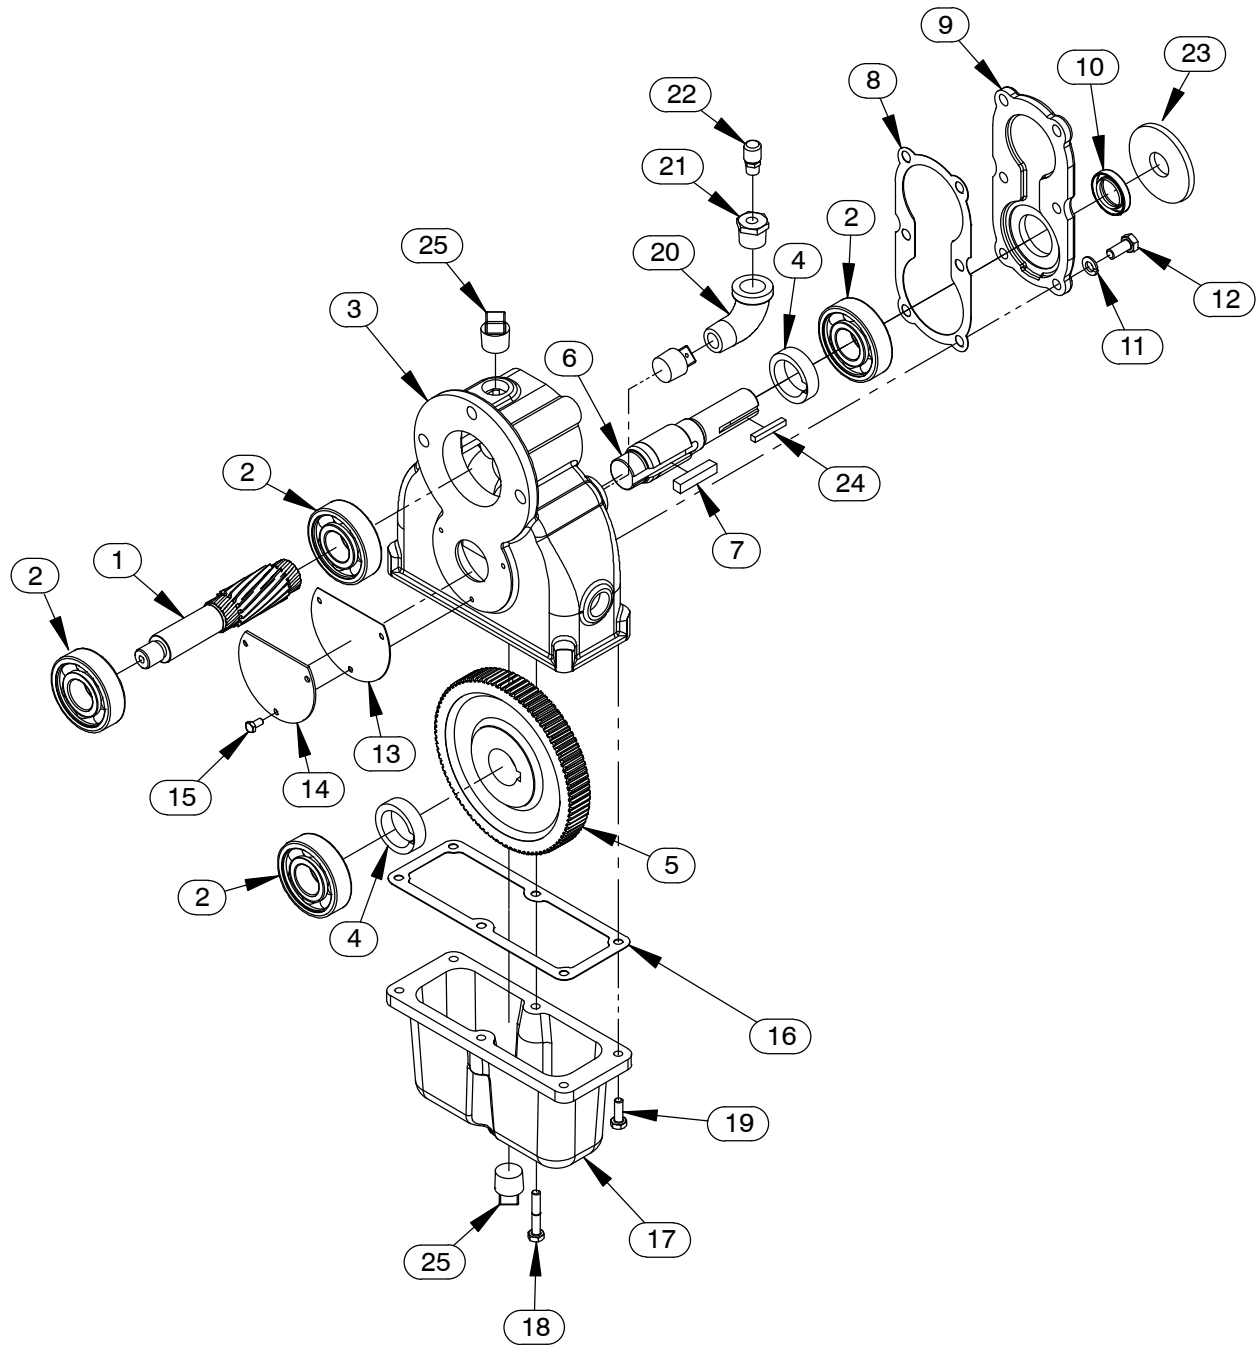

ITEM NO.	PART NAME	PART NUMBER	QTY
☞ 1	PUMP CASING	SEE NOTE BELOW	
2	IMPELLER	8101 1301F	1
3	* SEAL ASSEMBLY	25271-851	1
4	* OIL SEAL	25217-165	1
☞ 5	* WEAR RING	8099 14000	1
6	* GASKET	8102G 18000	1
7	HEX HEAD CAPSCREW	B0604 15991	3
8	LOCK WASHER	J06 15991	3
9	GEAR BOX ASSEMBLY	44161-020	1
☞ 10	PIPE PLUG	P06 15079	1
☞ 11	STUD	C0606 15991	8
12	HEX NUT	D06 15991	8
13	SEAL GUARD	31143-056 14090	1
14	NAME PLATE	38819-004 13000	1
15	DRIVE SCREW	BM#04-03 17000	4
16	COVER PLATE	11156 10010	1
17	* COVER PLATE GASKET	8098G 20000	1
☞ 18	PIPE PLUG	P04 15079	2
19	* FLANGE GASKET	9288A 20000	2
20	HEX HEAD CAPSCREW	B0603 15991	12
21	FLANGE	9586A 10010	2
22	SUCTION STICKER	6588AG	1
23	DISCHARGE STICKER	6588BJ	1
24	G-R DECAL	GR-02	1
25	GEAR LUBE DECAL	38816-077	1
26	LUBRICATION DECAL	8382B	REF
NOT SHOWN:			
	INSTRUCTION TAG	38817-039	1
	INSTRUCTION TAG	6588U	1
☞	INCLUDED W/REPAIR PUMP CASING ASSY	46471-238	1

* INDICATES PARTS RECOMMENDED FOR STOCK

ILLUSTRATION

Figure 2. 44161-020 Gear Box Assembly

PARTS LIST
44161-020 Gear Box Assembly

ITEM NO.	PART NAME	PART NUMBER	QTY
1	PINION SHAFT	38521-016 16020	1
2	* BALL BEARING	S1120	4
3	GEAR BOX HOUSING	8103B 10010	1
4	SPACER SLEEVE	8104 15160	2
5	DRIVE GEAR	8022 16060	1
6	DRIVE SHAFT	8095 15010	1
7	* KEY	N0506 15990	1
8	* GASKET	8097G 18000	1
9	BEARING COVER	8097 10010	1
10	* OIL SEAL	S1617	1
11	LOCK WASHER	J05 15991	6
12	HEX HEAD CAP SCREW	B0503 15991	6
13	COVER GASKET	8120G 20020	1
14	COVER PLATE	8120 15990	1
15	HEX HEAD CAP SCREW	BW#10-01-1/4S 15990	3
16	* GASKET	10332G 18000	1
17	OIL SUMP	38354-032 13040	1
18	HEX HEAD CAP SCREW	B0406 15991	2
19	HEX HEAD CAP SCREW	B0403 15991	4
20	STREET ELBOW	RS08 11999	1
21	REDUCER PIPE BUSHING	AP0802 15079	1
22	AIR VENT	S1530	1
23	SLINGER RING	31131-063 19330	1
24	* KEY	N0305 15990	1
25	PIPE PLUG	P08 15079	6
NOT SHOWN:			
	LUBRICATION DECAL	8382B	2
	ROTATION DECAL	2613M	1
	GEAR LUBE DECAL	38816-077	1