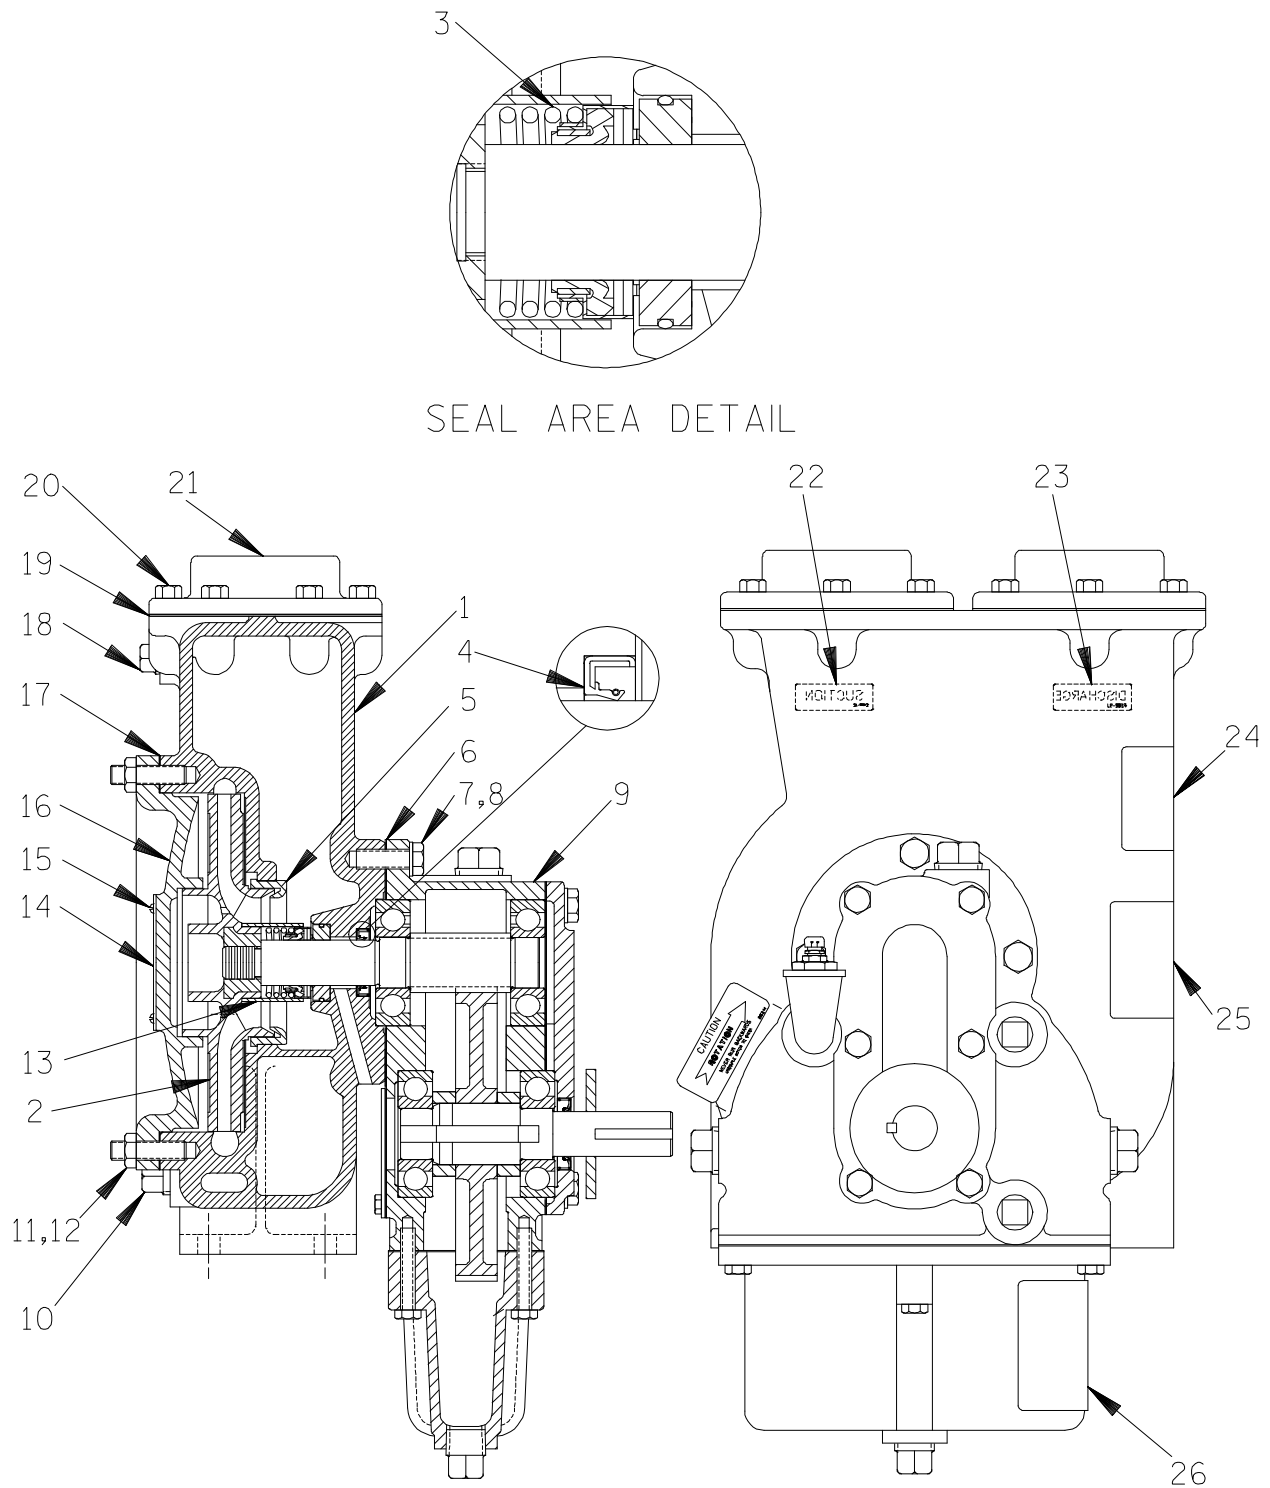

SECTION DRAWING

Figure 1. Pump Model 02F1-GR

PARTS LIST
Pump Model 02F1-GR
(From S/N 642659 up)

If your pump serial number is followed by an "N", your pump is **NOT** a standard production model. Contact the Gorman-Rupp Company to verify part numbers.

ITEM NO.	PART NAME	PART NUMBER	QTY
☞ 1	PUMP CASING	SEE NOTE BELOW	
2	IMPELLER	8101 1301F	1
3	* SEAL ASSEMBLY	25271-851	1
4	* OIL SEAL	25217-165	1
☞ 5	* WEAR RING	8099 14000	1
6	* GASKET	8102G 18000	1
7	HEX HEAD CAPSCREW	B0604 15991	3
8	LOCK WASHER	J06 15991	3
9	GEAR BOX ASSEMBLY	44161-020	1
☞ 10	PIPE PLUG	P06 15079	1
☞ 11	STUD	C0606 15991	8
12	HEX NUT	D06 15991	8
13	SEAL GUARD	31143-056 14090	1
14	NAME PLATE	38819-004 13000	1
15	DRIVE SCREW	BM#04-03 17000	4
16	COVER PLATE	11156 10010	1
17	* COVER PLATE GASKET	8098G 20000	1
☞ 18	PIPE PLUG	P04 15079	2
19	* FLANGE GASKET	9288A 20000	2
20	HEX HEAD CAPSCREW	B0603 15991	12
21	FLANGE	9586A 10010	2
22	SUCTION STICKER	6588AG	1
23	DISCHARGE STICKER	6588BJ	1
24	G-R DECAL	GR-02	1
25	GEAR LUBE DECAL	38816-077	1
26	LUBRICATION DECAL	8382B	REF
NOT SHOWN:			
	INSTRUCTION TAG	38817-039	1
	INSTRUCTION TAG	6588U	1
☞	INCLUDED W/REPAIR PUMP CASING ASSY	46471-238	1

* INDICATES PARTS RECOMMENDED FOR STOCK