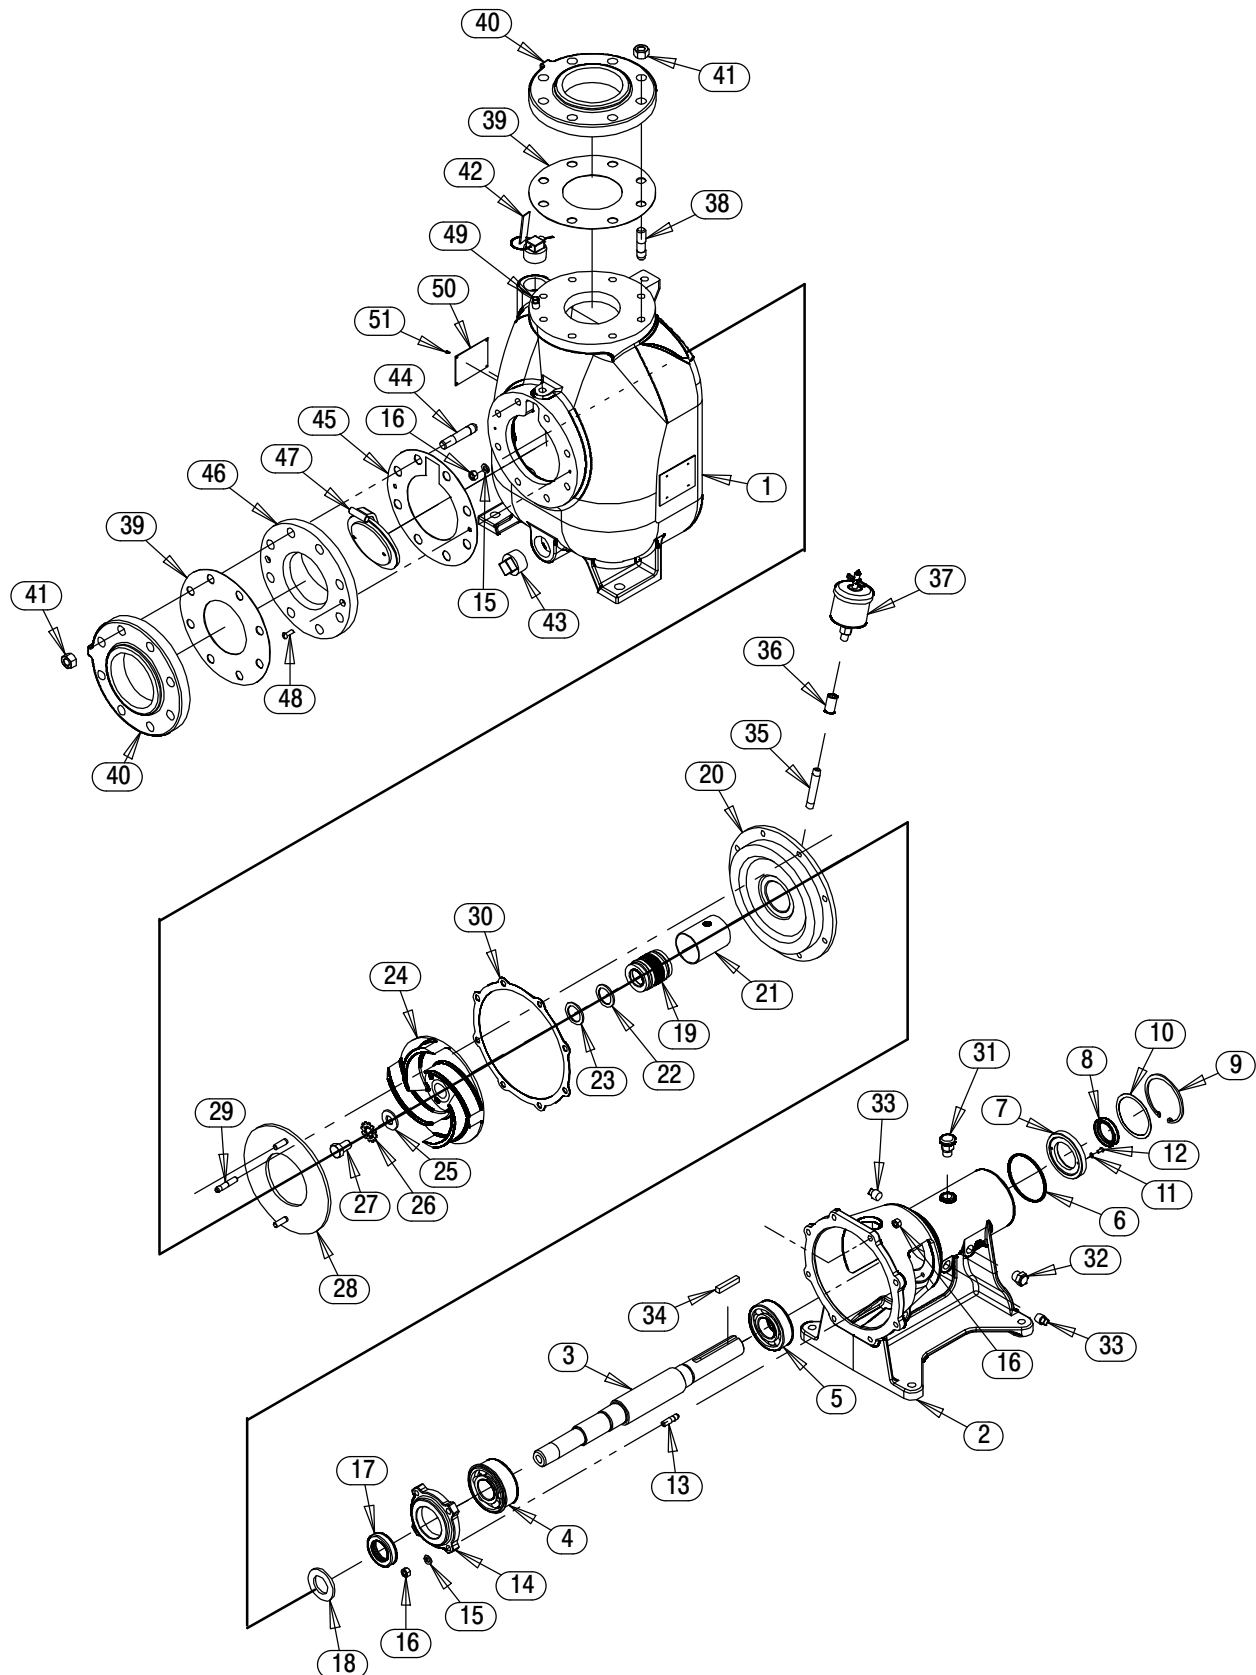

ILLUSTRATION

Figure 1. Pump Model 84B2-B

PARTS LIST
Pump Model 84B2-B
(From S/N 667409 Up)

If your pump serial number is followed by an "N", your pump is **NOT** a standard production model. Contact the Gorman-Rupp Company to verify part numbers.

ITEM NO.	PART NAME	PART NUMBER	QTY	ITEM NO.	PART NAME	PART NUMBER	QTY
1	PUMP CASING	8881 10010	1	34 *	KEY	N0608 15990	1
2	PEDESTAL	3064C 10010	1	35	PIPE NIPPLE	T0412 15079	1
3 *	IMPELLER SHAFT	3065E 15010	1	36	PIPE CPLG 1/4	AE04 15079	1
4 *	BALL BEARING	S1040	1	37	GREASE CUP	S1509	1
5 *	BALL BEARING	S1080	1	38	STUD	C1010 15991	8
6 *	O-RING	S2085	1	39 *	GASKET	1676G 18000	2
7	BEARING RETAINER	38322-516 26000	1	40	4" NPT FLANGE	1756 10010	2
8 *	OIL SEAL	25258-411	1	41	HEX NUT	D10 15991	16
9	RETAINING RING	S271	1	42	FILL PLUG ASSY	48271-064	1
10	BEARING SHIM SET	8543 15990	1	43	PIPE PLUG	P20 10009	1
11	LOCK WASHER	J#10 15991	2	44	STUD	C1013 15991	8
12	RND HD MACHINE SCRW	X#10-01-1/2S 15991	2	45 *	GASKET	7336G 18000	1
13	STUD	C0606 15991	4	46	CHECK VALVE SEAT	7336 10010	1
14	BEARING CAP	6691A 10010	1	47	FLAP VALVE ASSY.	7340	1
15	LOCK WASHER	J06 15991	6	48	MACHINE SCREW	X0403 17090	2
16	HEX NUT	D06 15991	14	49	PIPE PLUG	P04 15079	1
17 *	OIL SEAL	S1452	1	50	NAMEPLATE	38818-022 13990	1
18	SLINGER RING	2352 19120	1	51	DRIVE SCREW	BM#04-03 17000	4
19 *	GREASE SEAL ASSY.	GS1250	1	NOT SHOWN:			
20	SEAL PLATE ASSEMBLY	2948 10010	1		STRAINER 4 IN	S2003	1
21	SEAL LINER	2205 14080	REF		ROTATION DECAL	2613M	1
22	WASHER	3349 15990	1		LUBE DECAL	38816-079	1
23	ADJ. SHIM SET	37J 17090	REF		SUCTION STICKER	6588AG	1
24 *	IMPELLER	8882A 10010	1		FL HERE TO PRM STK	6588AH	1
25	WASHER	3039B 15990	1		GREASE CUP INSTR	6588BD	1
26	T-TYPE LK WASHER	21175-639	1		DISCHARGE STICKER	6588BJ	1
27	HEX HEAD CAP SCREW	B1004S 15991	1		INSTRUCTION TAG	38817-028	1
28	WEAR PLATE ASSEMBLY	2605 15990	1	OPTIONAL:			
29	STUD	C0608 15991	8		STRAINER	S2003	1
30 *	GASKET-VOLUTE	2474G 18000	1		METRIC SPOOL FLANGE	38642-211 10000	2
31	AIR VENT	S1703	1		ASA SPOOL FLANGES	12066A 10010	2
32	SIGHT GAUGE	26714-011	1		120V CASING HEATER	47811-028	1
33	PIPE PLUG	P06 15079	2		240V CASING HEATER	47811-029	1

* INDICATES PARTS RECOMMENDED FOR STOCK

INCLUDED WITH REPAIR 46472-317 1
PUMP CASING ASSY